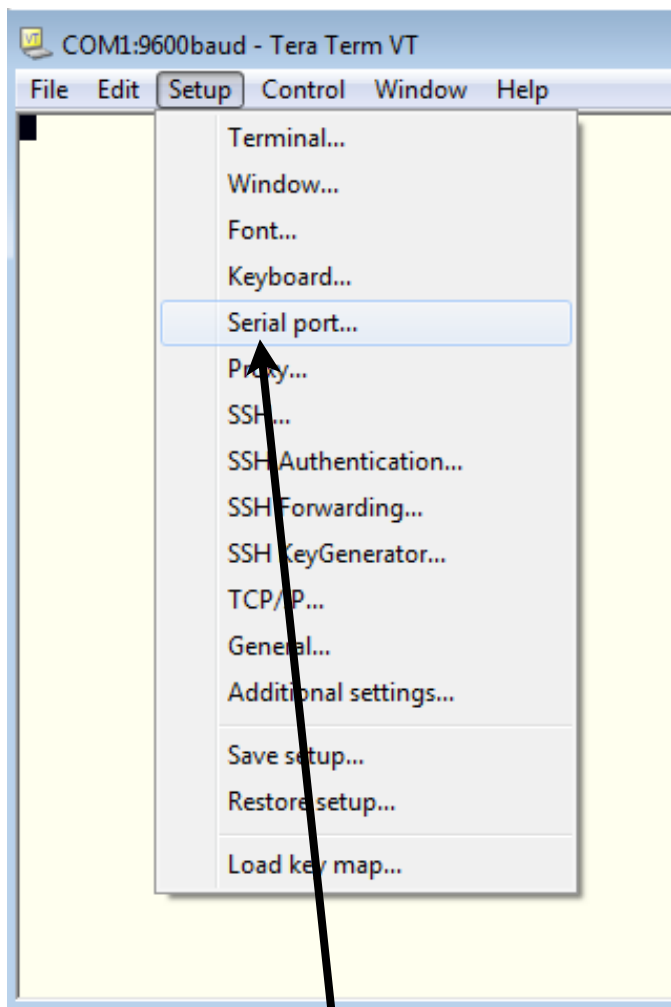

[Télécharger Tera Term](#)

Click on the icon

Click on serial
Then on OK

Click Serial port

change like above
And Click on OK