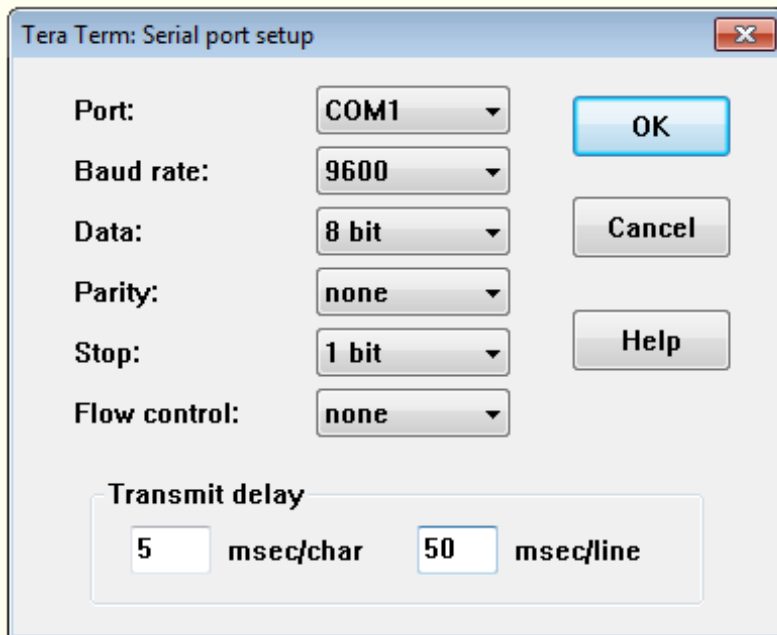

[Télécharger Tera Term](#)

Click on the icon

Click on serial
Then on OK

Click Serial port

change like above
And Click on OK